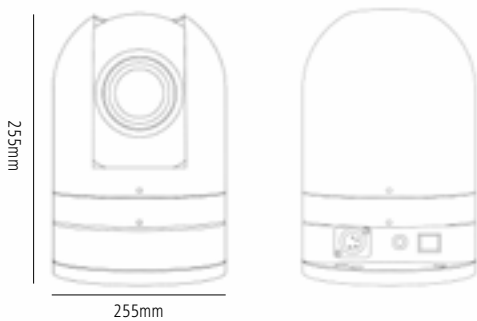

ARC360

KEY FEATURES

- ▶ Light weight
- ▶ Waterproof
- ▶ No fogging or condensation
- ▶ IP Control

t

TECHNICAL INFORMATION	
Weight	2.5kg
Height	255mm (including mount)
Diameter	155mm
Data	RS-485/IP
Power requirements	9-32V at 1 amp
Dimensions	225mm x 155mm
Pan Range	360° continuous
Tilt Range	120°
Horizon Range	+/-8°
Speed Range	0.1°/sec to 180°/sec
Camera Sensor	1/2.5 Exmor R Sensor
Active Pixels	Approx 8.51 Megapixels
S/N Ratio	>50dB
HD Standards	<ul style="list-style-type: none"> ▶ 1080i 59.4/50/60/30 ▶ 1080p 59.94/50/60/30/29.97 ▶ 720p 59.94/50/60/30/29.97 ▶ PAL/NTSC
HD Output	Y/Cb/Cr 4:2:2 via LVDS (8bit)
Zoom Range	20 x optical zoom (4.1° to 70.2°)
Zoom Speed	Standard and High across 7 speeds
MOD (Minimum Optical Distance)	30cm
Iris	F1.6 to 28 (255 steps)
Sensitivity	0.01 Lux
Operating Temperature	-20° to +40°
Connectivity	<ul style="list-style-type: none"> ▶ XLR4 – Power & Data ▶ RJ45 – Data or Power & Data ▶ BNC – HD-SDI or 3G-SDI
Options	<ul style="list-style-type: none"> ▶ IP68 Connectivity ▶ SMPTE Interface ▶ SFP Base Options